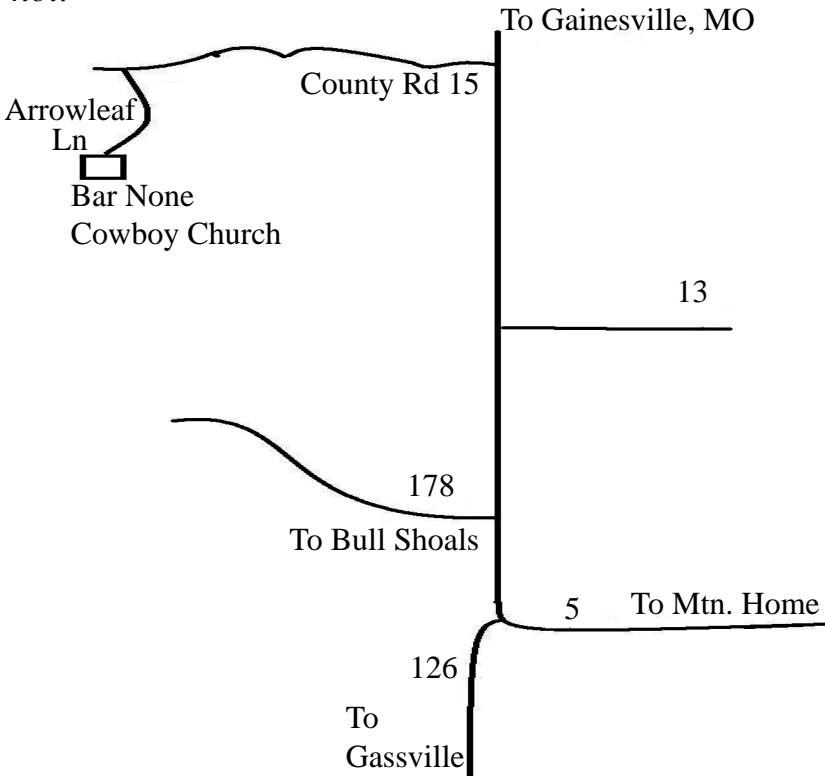

DIRECTIONS TO SALE FACILITY:

Directions from Gassville, AR: Take US412 E/ US-62E, turn right at AR-126 N, turn left at AR-5N, turn left at County Road 15, turn left at Arrowleaf Ln.

Directions from Mountain Home, AR: Take AR-201N/ AR-5N, continue to follow AR-5N, turn left at County Road 15, turn left at Arrowleaf Ln.

Directions from Gainesville, MO: Take AR-5S, turn right at County Road 15, turn left at Arrowleaf Ln.

**If you prefer to use a GPS, the physical address for the Bar None Cowboy Church is 44 Arrowleaf Ln, Mountain Home, AR. NOTE: we have found that Google Maps will take you to the correct location; however, MapQuest will not.